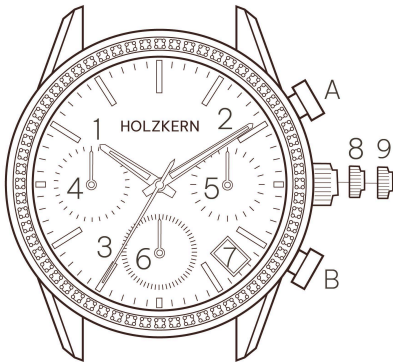

**Accuracy/Month**  
**Genauigkeit/Monat**

± 20 sec.  
± 20 Sek.

**Battery life**  
**Batterie Lebensdauer**

3 Years  
3 Jahre

DE | EN

- 1** Hour | Stunde
- 2** Minute | Minute
- 3** Second | Sekunde
- 4** Stopwatch minutes | Stoppuhr Minuten
- 5** 24-hour hand | 24-Stundenzeiger
- 6** Stopwatch seconds | Stoppuhr Sekunden
- 7** Date | Datum
- 8** 1st click | 1. Position
- 9** 2nd click | 2. Position
- A** Button A | Taste A | start, stop, restart | Start, Stopp, wieder starten
- B** Button B | Taste B | reset | Zurücksetzen

### Setting the time and date

To adjust the date pull the crown out to the first click. Then turn the crown counterclockwise until the preview day's date\* appears. After this pull out the crown to the second click\*\* when the seconds hand is at position 12:00. It will stop on the spot. Then set the hands to the desired time of the day by turning the crown.

Then press button B to display the other split time. When you press button B again, the measured time is displayed.

You can set the second hand of the stopwatch by pulling the crown out twice until the watch stops completely. Now you can adjust the hand with the two buttons A and B. The minute hand is moved back. You can reset the minute hand by resetting the second hand until it is also at 0.